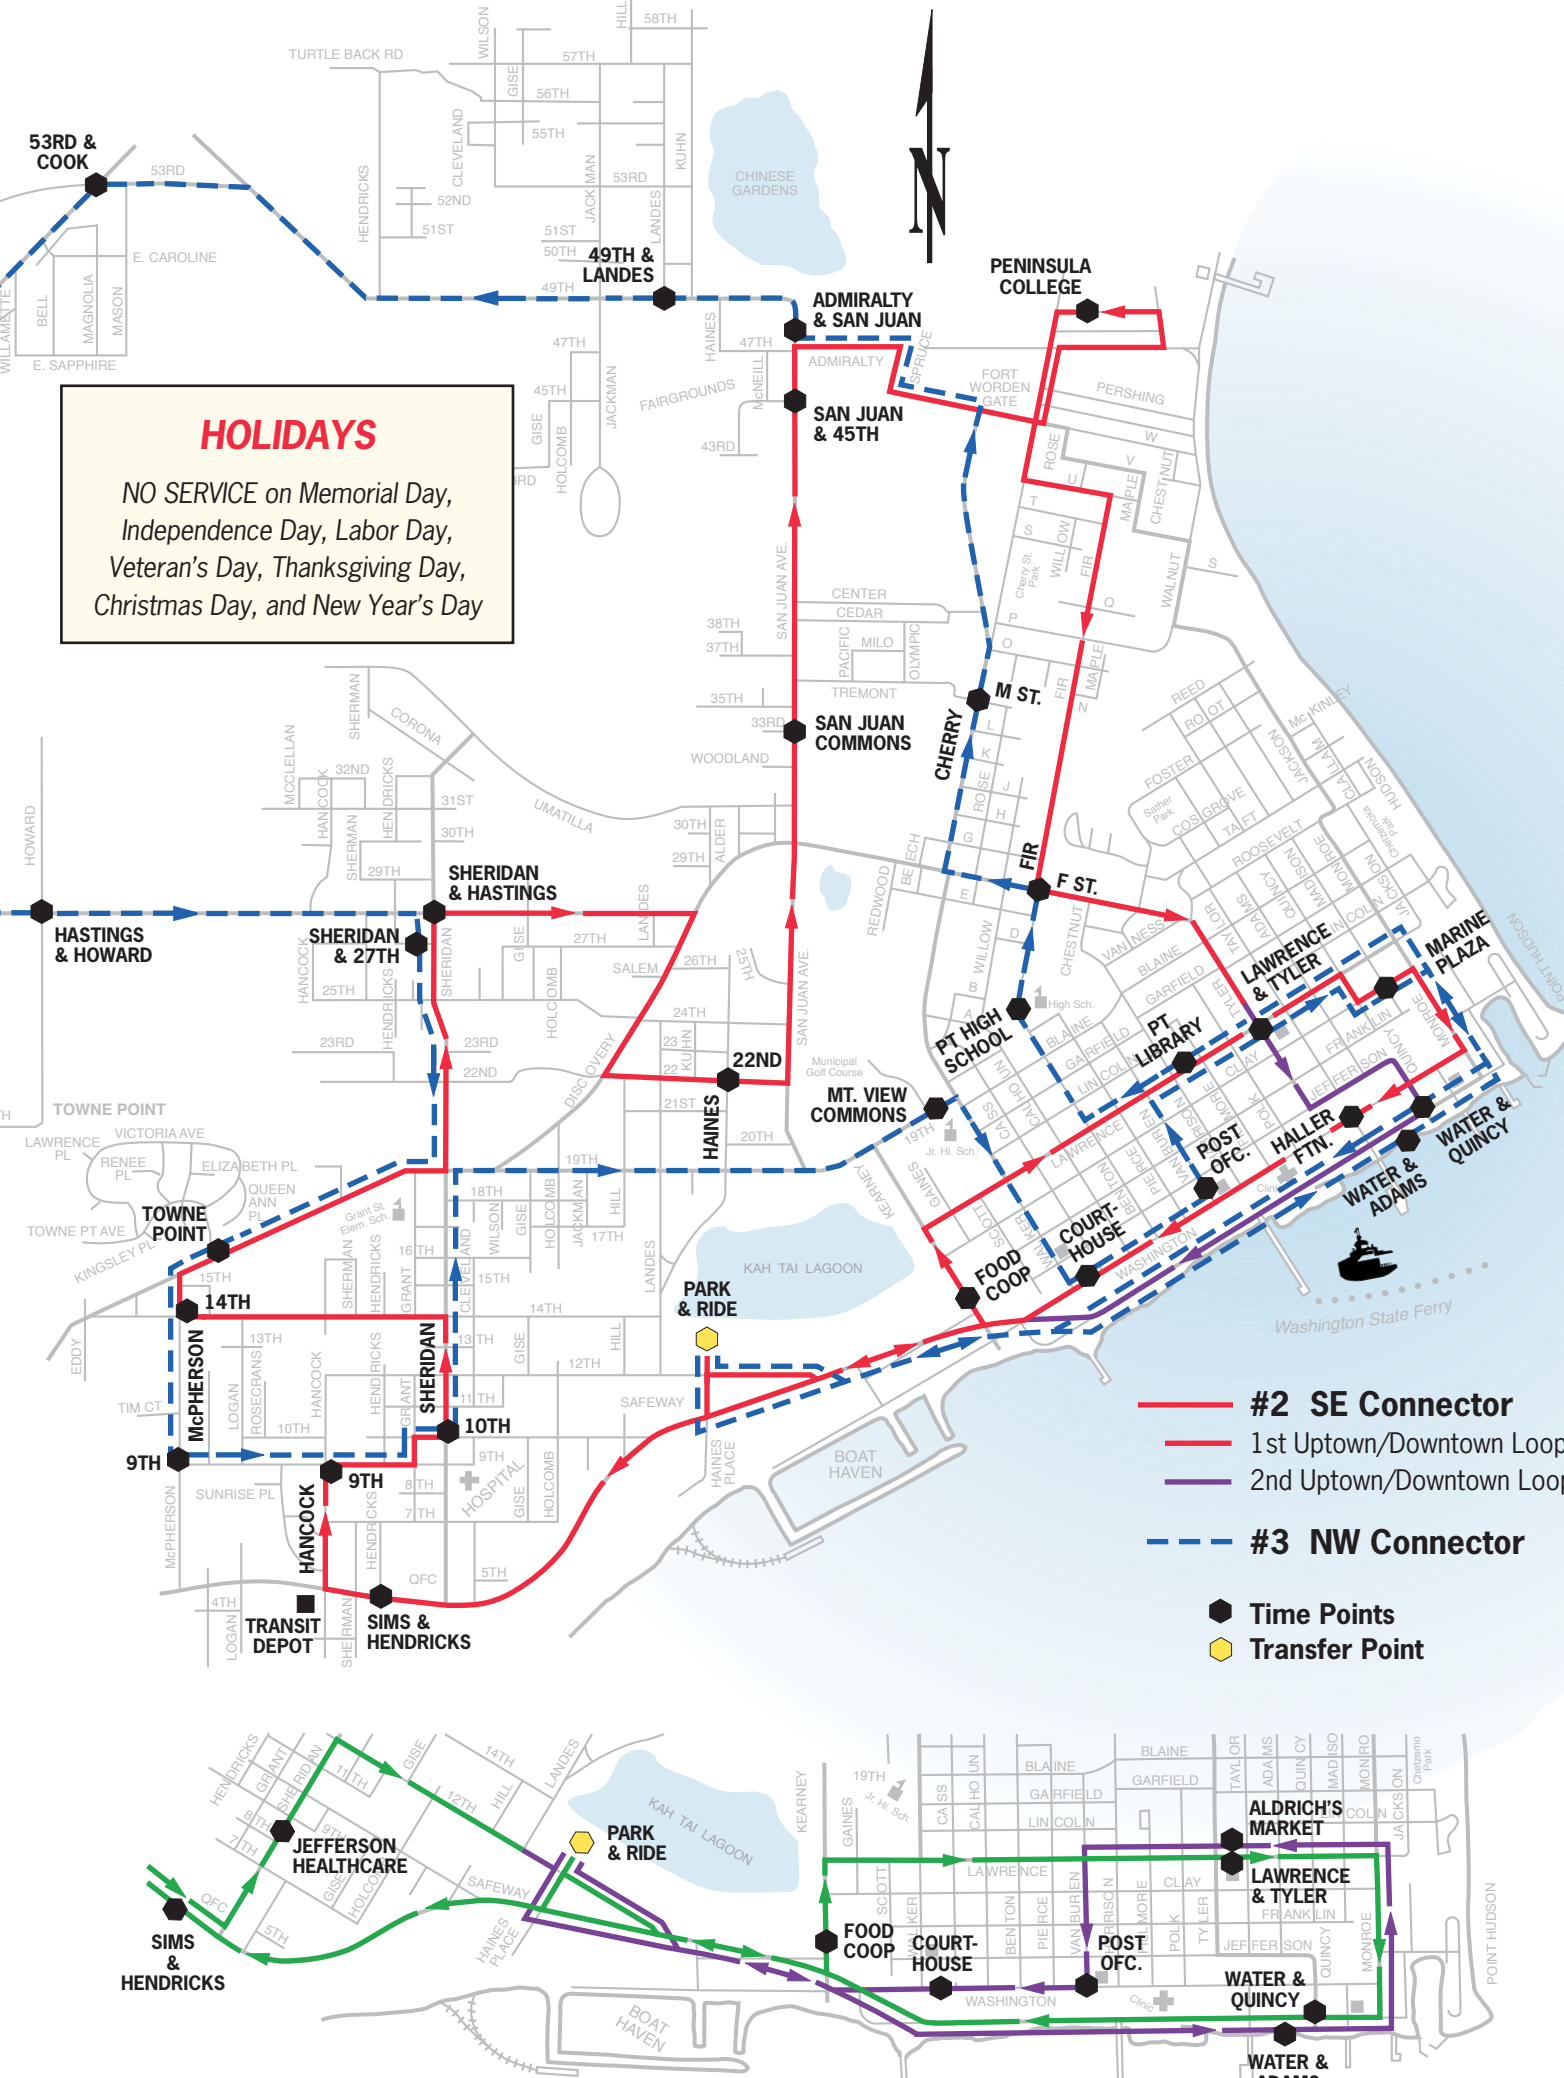

2 SE Connector		UPTOWN/DOWNTOWN ■ CASTLE HILL ■ UMATILLA HILL ■ SAN JUAN ■ FORT WORDEN ■ FIR ST. ■ UPTOWN/DOWNTOWN See Holiday Info																			
	Park & Ride	Food Co-op	PT Library (Opposite)	Marine Plaza	Haller Ftn.	Court-house	Park & Ride	Sims & Hendricks	Hancock & 9th	Sheridan & 10th	14th & M'Pherson	Towne Point (Opposite)	Sheridan & Hastings	22nd & Haines	San Juan Commons	San Juan & 45th	Peninsula College	Fir & F. St.	Lawrence & Tyler	Water & Quincy	Park & Ride
MON.-FRI. ONLY	7:05	7:07	7:09	7:11	7:13	7:15	7:19	7:21	7:22	7:23	7:26	7:27	7:31	7:34	7:37	7:39	7:44	7:48	7:51	7:53	8:00
	8:05	8:07	8:09	8:11	8:13	8:15	8:19	8:21	8:22	8:23	8:26	8:27	8:31	8:34	8:37	8:39	8:44	8:48	8:51	8:53	9:00
	9:05	9:07	9:09	9:11	9:13	9:15	9:19	9:21	9:22	9:23	9:26	9:27	9:31	9:34	9:37	9:39	9:44	9:48	9:51	9:53	10:00
	10:05	10:07	10:09	10:11	10:13	10:15	10:19	10:21	10:22	10:23	10:26	10:27	10:31	10:34	10:37	10:39	10:44	10:48	10:51	10:53	11:00
	11:05	11:07	11:09	11:11	11:13	11:15	11:19	11:21	11:22	11:23	11:26	11:27	11:31	11:34	11:37	11:39	11:44	11:48	11:51	11:53	12:00
	12:05	12:07	12:09	12:11	12:13	12:15	12:19	12:21	12:22	12:23	12:26	12:27	12:31	12:34	12:37	12:39	12:44	12:48	12:51	12:53	1:00
	1:05	1:07	1:09	1:11	1:13	1:15	1:19	1:21	1:22	1:23	1:26	1:27	1:31	1:34	1:37	1:39	1:44	1:48	1:51	1:53	2:00
	2:05	2:07	2:09	2:11	2:13	2:15	2:19	2:21	2:22	2:23	2:26	2:27	2:31	2:34	2:37	2:39	2:44	2:48	2:51	2:53	3:00
	3:05	3:07	3:09	3:11	3:13	3:15	3:19	3:21	3:22	3:23	3:26	3:27	3:31	3:34	3:37	3:39	3:44	3:48	3:51	3:53	4:00
	4:05	4:07	4:09	4:11	4:13	4:15	4:19	4:21	4:22	4:23	4:26	4:27	4:31	4:34	4:37	4:39	4:44	4:48	4:51	4:53	5:00
5:05	5:07	5:09	5:11	5:13	5:15	5:19	5:21	5:22	5:23	5:26	5:27	5:31	5:34	5:37	5:39	5:44	5:48	5:51	5:53	6:00	
6:05	6:07	6:09	6:11	6:13	6:15	6:19	6:21	6:22	6:23	6:26	6:27	6:31	6:34	6:37	6:39	6:44	6:48	6:51	6:53	7:00	
SAT. ONLY	9:05	9:07	9:09	9:11	9:13	9:15	9:19	9:21	9:22	9:23	9:26	9:27	9:31	9:34	9:37	9:39	9:44	9:48	9:51	9:53	10:00
SAT. & SUN.	10:05	10:07	10:09	10:11	10:13	10:15	10:19	10:21	10:22	10:23	10:26	10:27	10:31	10:34	10:37	10:39	10:44	10:48	10:51	10:53	11:00
	11:05	11:07	11:09	11:11	11:13	11:15	11:19	11:21	11:22	11:23	11:26	11:27	11:31	11:34	11:37	11:39	11:44	11:48	11:51	11:53	12:00
	12:05	12:07	12:09	12:11	12:13	12:15	12:19	12:21	12:22	12:23	12:26	12:27	12:31	12:34	12:37	12:39	12:44	12:48	12:51	12:53	1:00
	1:05	1:07	1:09	1:11	1:13	1:15	1:19	1:21	1:22	1:23	1:26	1:27	1:31	1:34	1:37	1:39	1:44	1:48	1:51	1:53	2:00
	2:05	2:07	2:09	2:11	2:13	2:15	2:19	2:21	2:22	2:23	2:26	2:27	2:31	2:34	2:37	2:39	2:44	2:48	2:51	2:53	3:00
	3:05	3:07	3:09	3:11	3:13	3:15	3:19	3:21	3:22	3:23	3:26	3:27	3:31	3:34	3:37	3:39	3:44	3:48	3:51	3:53	4:00
	4:05	4:07	4:09	4:11	4:13	4:15	4:19	4:21	4:22	4:23	4:26	4:27	4:31	4:34	4:37	4:39	4:44	4:48	4:51	4:53	5:00
	5:05	5:07	5:09	5:11	5:13	5:15	5:19	5:21	5:22	5:23	5:26	5:27	5:31	5:34	5:37	5:39	5:44	5:48	5:51	5:53	6:00

LOCAL ROUTES

Note: If your trip requires a transfer to another route, please notify the driver of your final destination as you board.

ALL TIMES ARE DEPARTURE TIMES
AM times in light type PM times in bold type